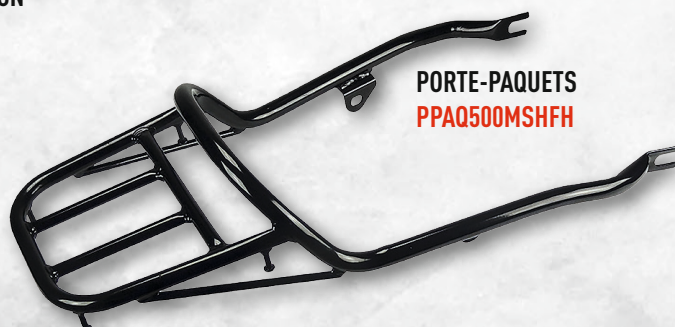

PAIRE DE RÉTROVISEURS
EMBOUT DE GUIDON
VIEWTT40

PORTE-PAQUETS
PPAQ500MSHFH