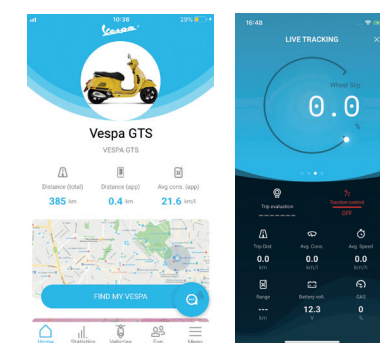

606522M
1D002892
VESPA MULTIMEDIA PLATFORM
CENTRALINA
VESPA MULTIMEDIA PLATFORM CPU
KIT INSTALLAZIONE
INSTALLATION KIT